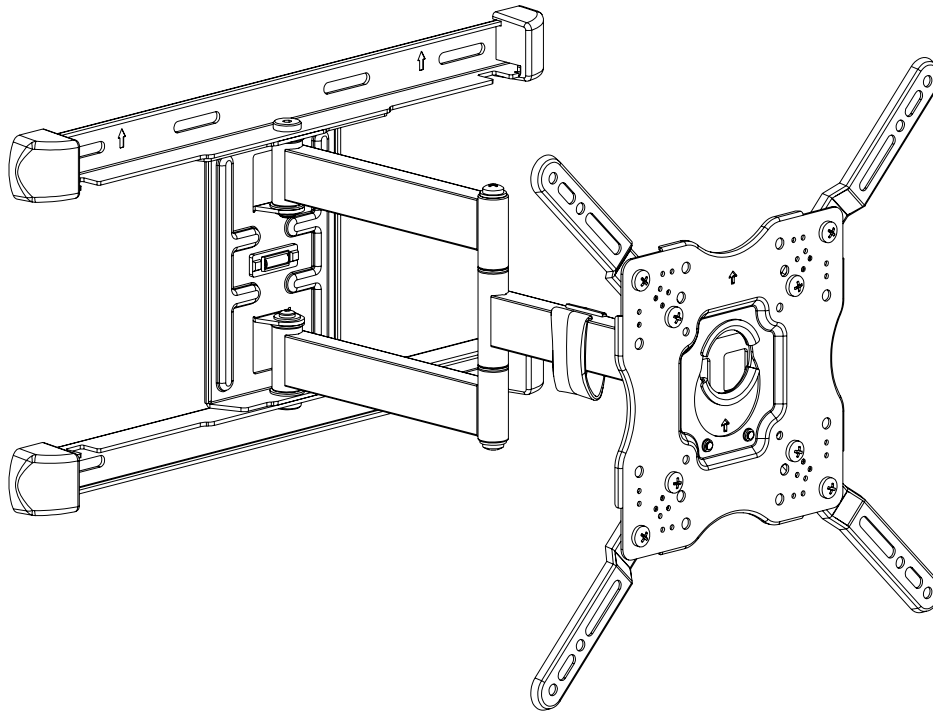

Furrion Universal Outdoor Full Motion Mount

Take your viewing experience to the next level.

Specially designed for outdoor use, the full-motion capabilities allow you to swivel, extend or retract the TV for the perfect viewing angle from multiple seating locations. The frame is built for use with Furrion Aurora™ Outdoor TV of all sizes.

Heavy Duty: It has a weight capacity of 132 lbs (60 kg) to hold a wide range of televisions.

Adjustable Tilt: Tilting arms can be adjusted 3° up and 15° down for optimal viewing angle in multiple directions.

Main Features

WEIGHT CAPACITY

STRENGTH TESTED

WEATHERPROOF

SCREW KIT INCLUDED

Certification

Specifications

| | |
|-------------------------------------|-----------------------------|
| Max loading (lbs/kg) | 132.2 lbs / 60kg |
| Tilt angle | 3°up / 15°down |
| Swivel angle | +/- 90° |
| Level adjustment | +/- 5° |
| Distance from wall | 2.5" to 19.8" / 65 to 505mm |
| Cable management | √ |
| Built-in horizontal meter (leveler) | √ |
| VESA Support | Max 400 x 400mm |